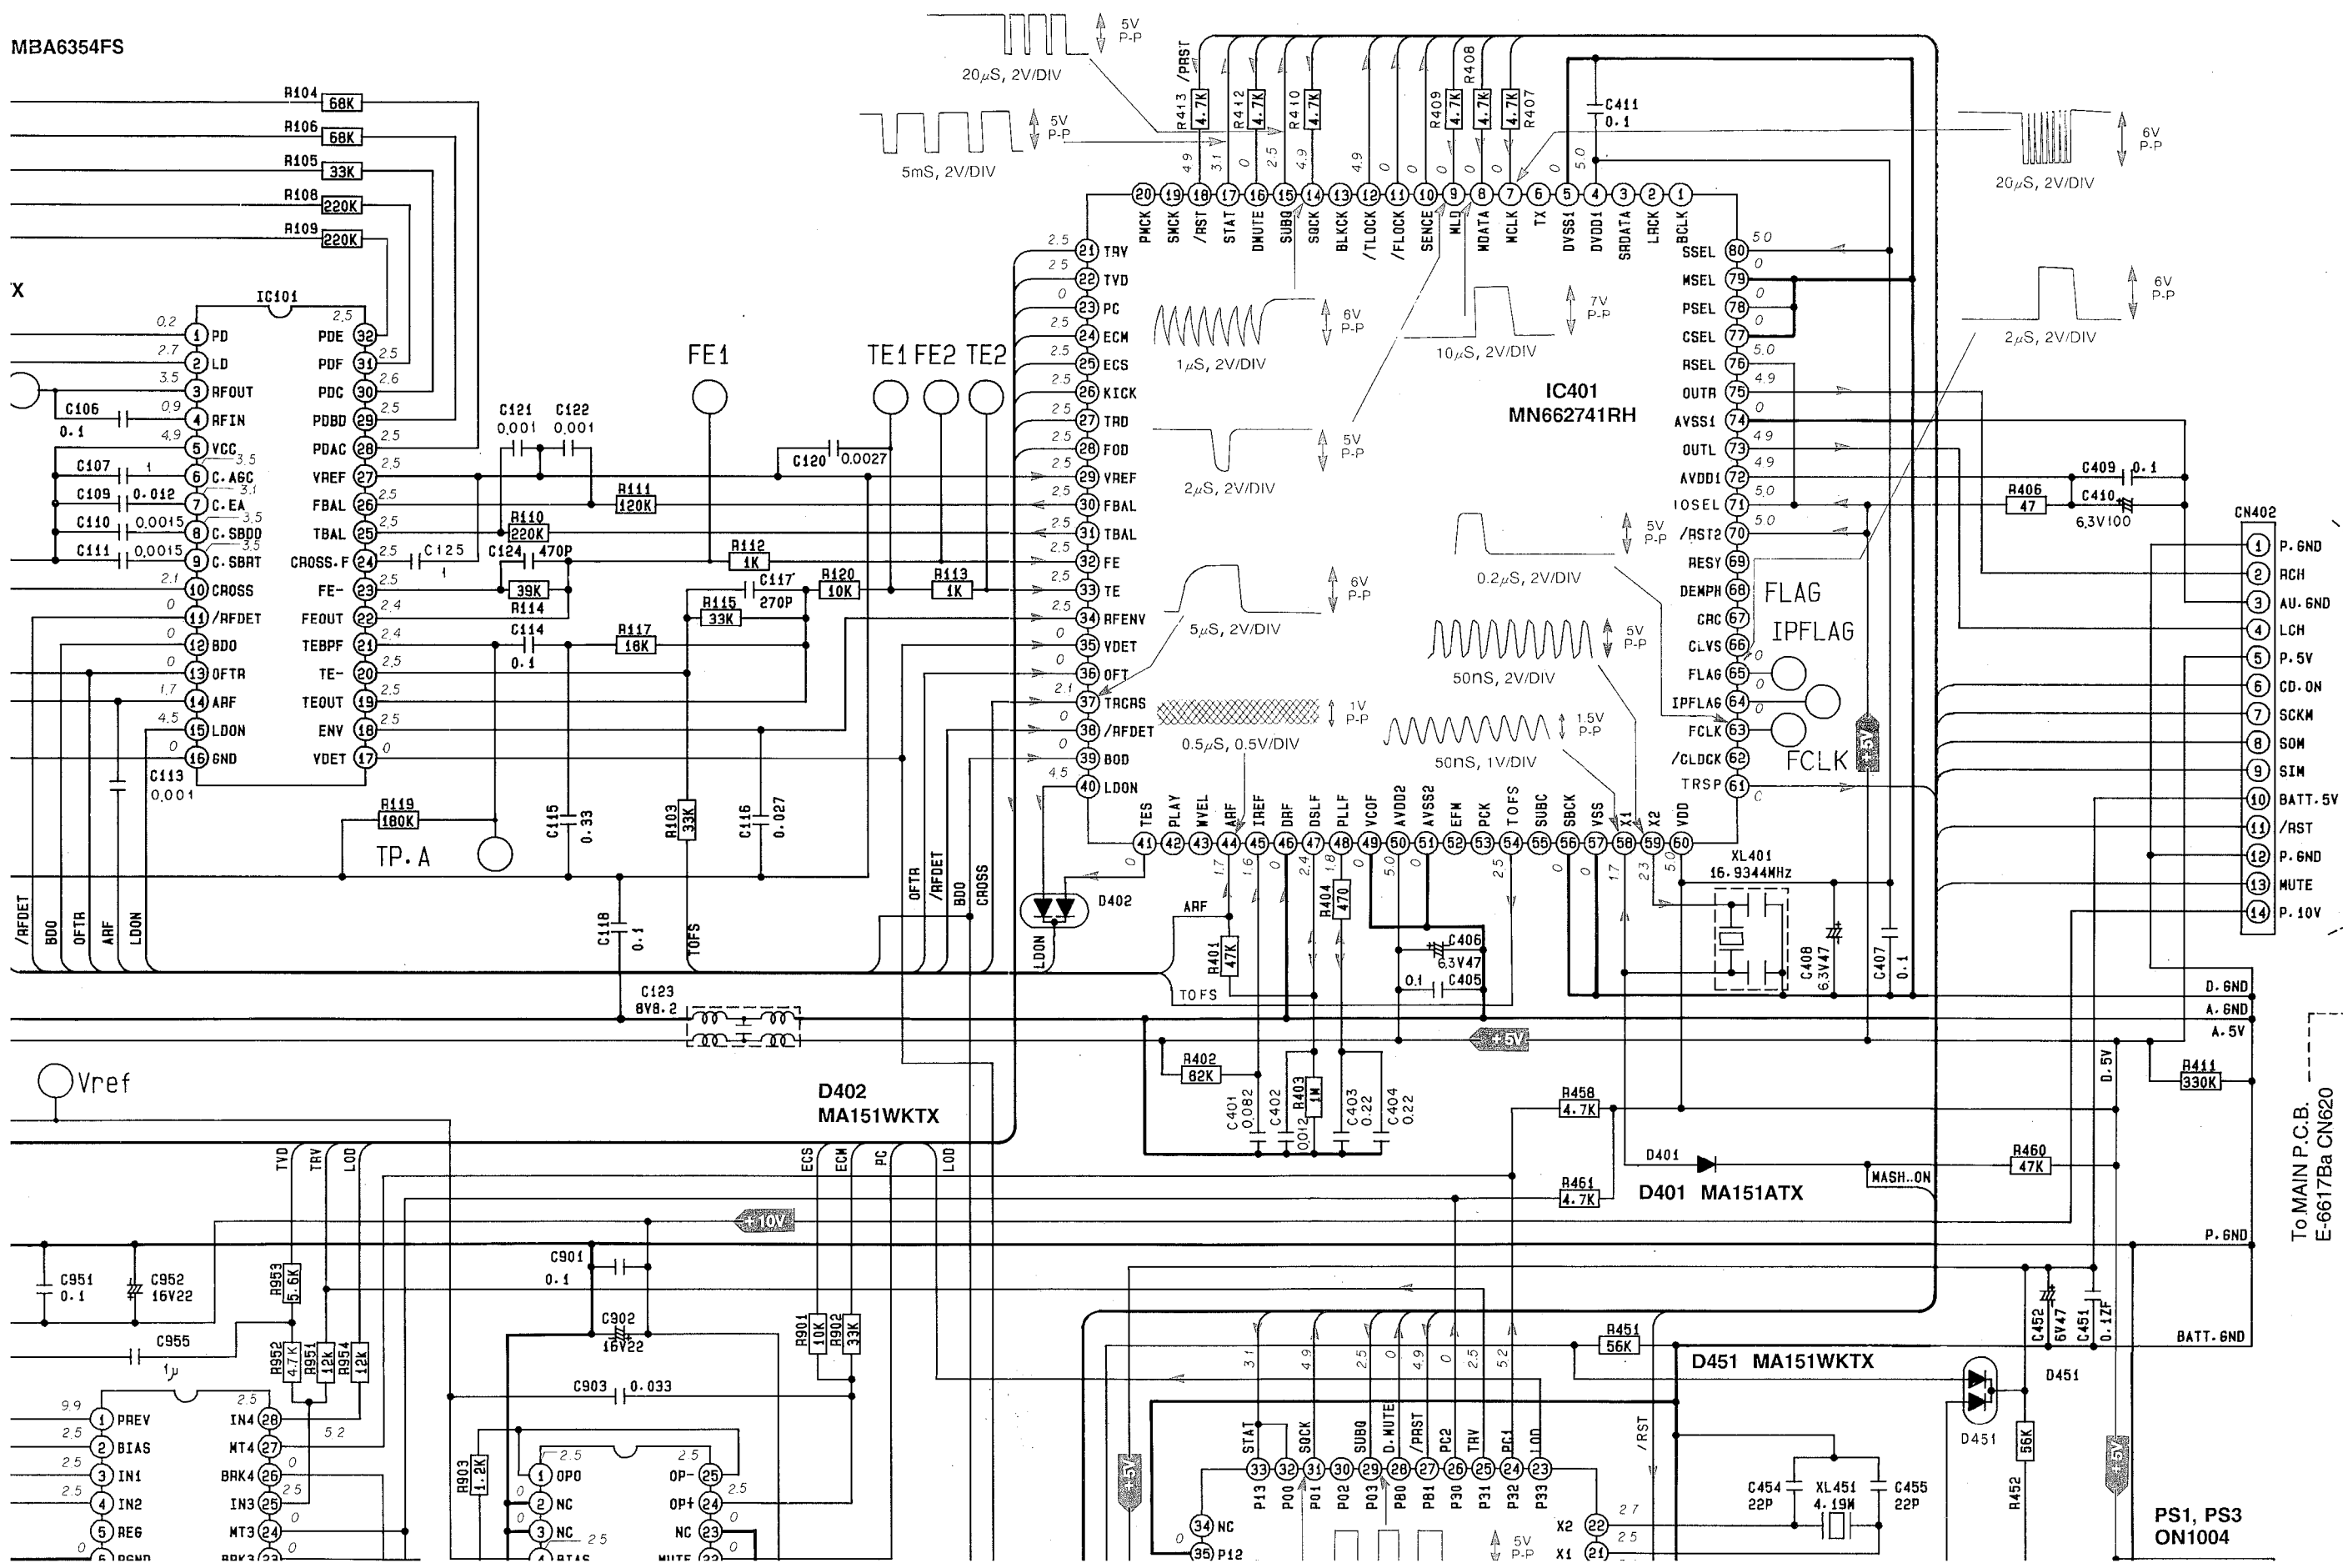

SCHEMATIC DIAGRAM / SCHALTBIKT (CD Servo Block) MODELS CQ-RDP855 / RDP830LEN, CQ-RDP855WLEN

MBA6354FS

To MAIN P.C.B.
E-6617Ba CNG20

PS1, PS3
ON1004

To MAIN P.C.B.
E-6617Ba CN620

Changer Control High-Power CD Player/RDS Receiver