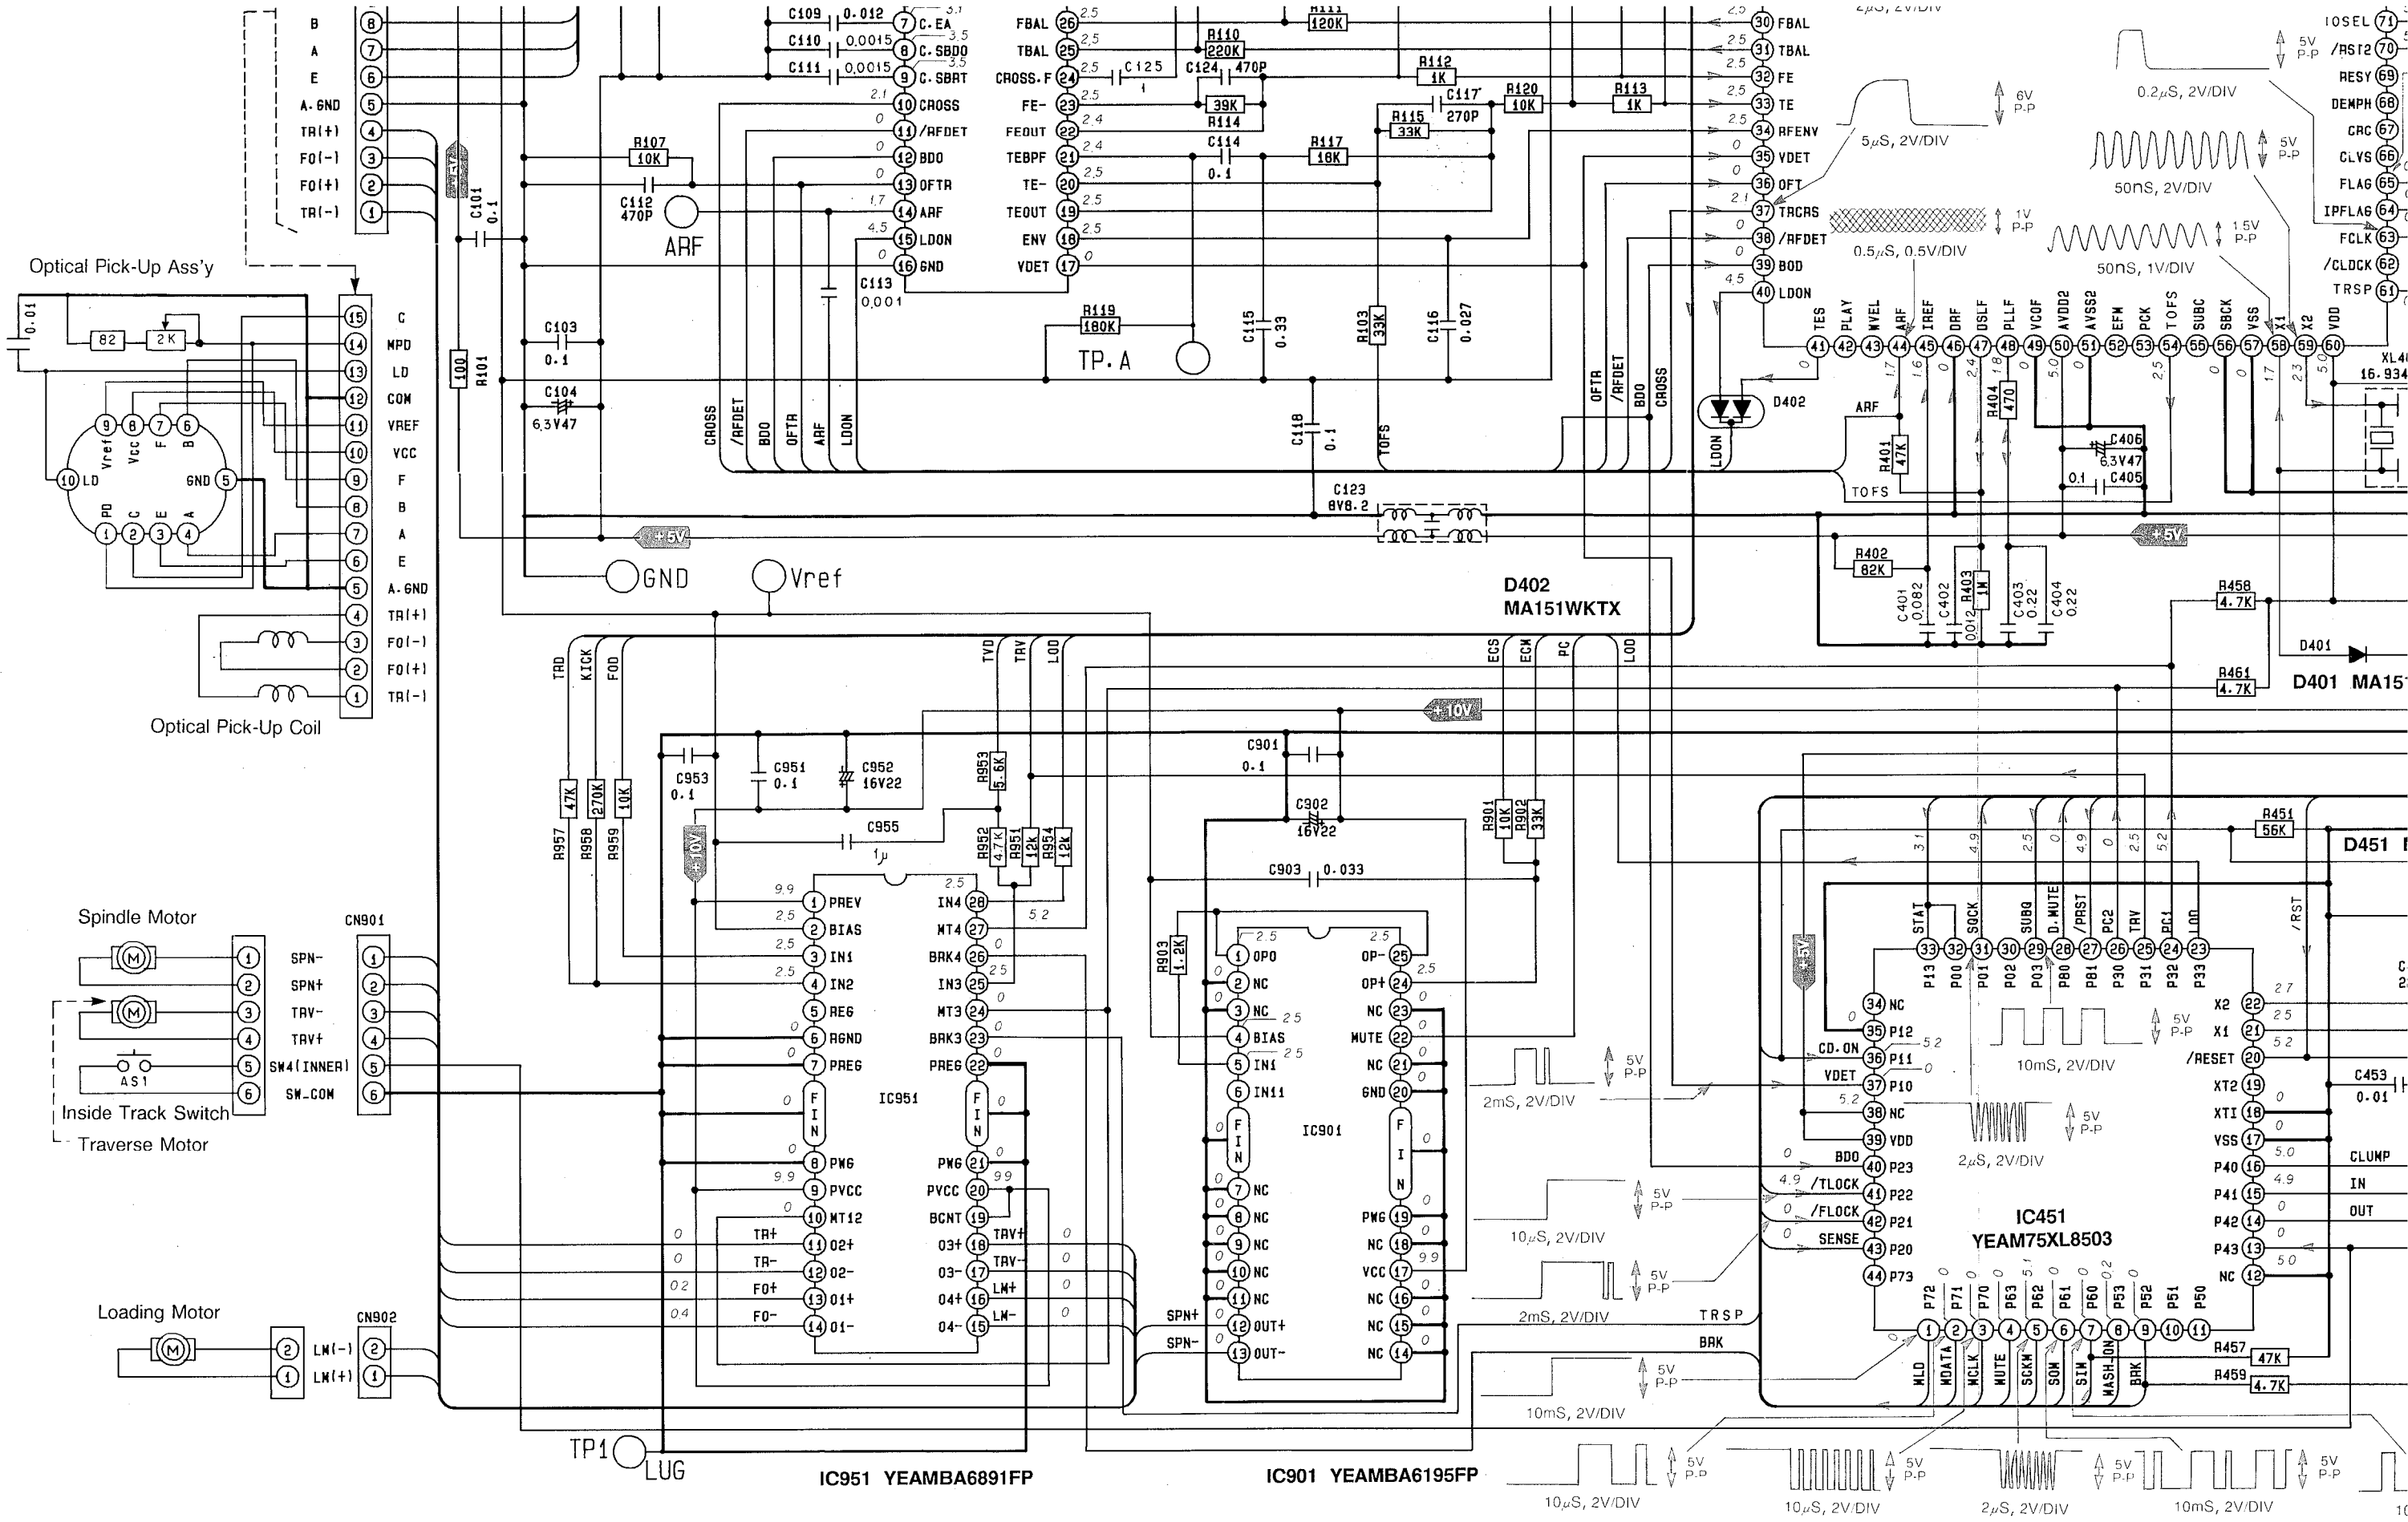

SCHEMATIC DIAGRAM / SCHALTBIKT (CD Servo Block) MODELS CQ-RDP855 / RDP830LEN, CQ-RDP855WLEN

MBA6354FS

To MAIN P.C.B.
E-6617Ba CNG20

PS1, PS3
ON1004

To MAIN P.C.B.
E-6617Ba CN620

Changer Control High-Power CD Player/RDS Receiver