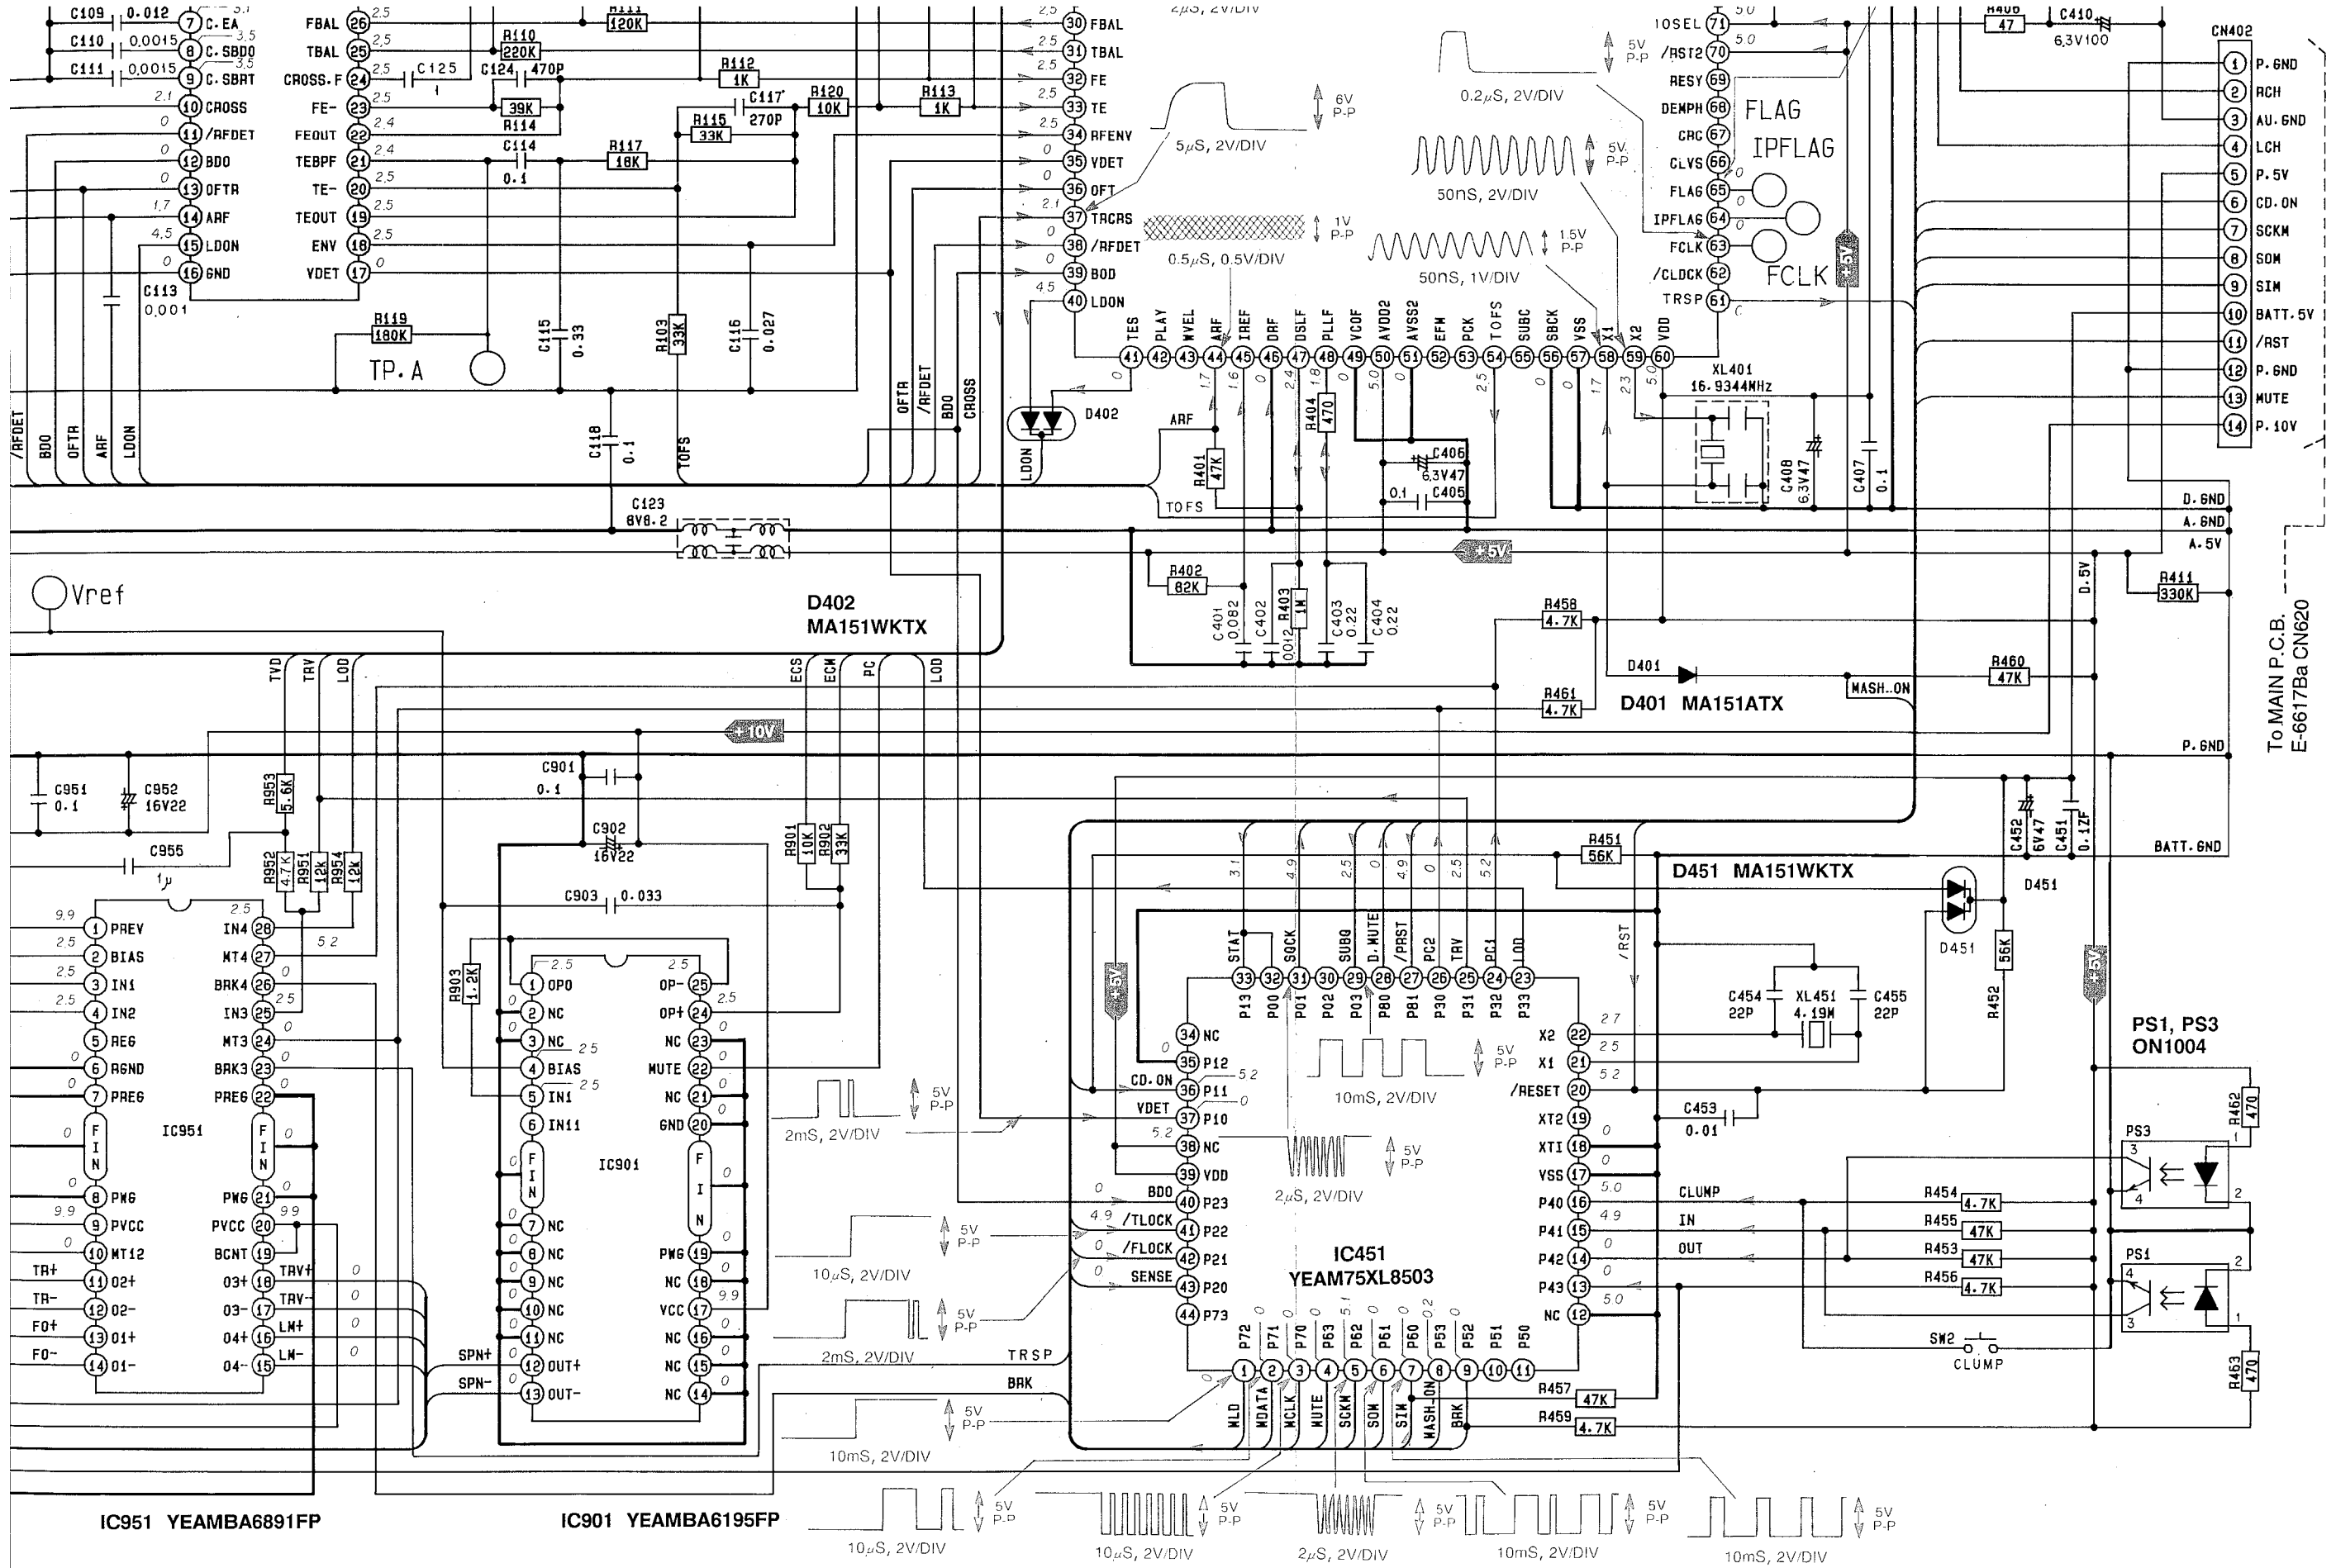

SCHEMATIC DIAGRAM / SCHALTBIKT (CD Servo Block) MODELS CQ-RDP855 / RDP830LEN, CQ-RDP855WLEN

MBA6354FS

To MAIN P.C.B.
E-6617Ba CNG20

PS1, PS3
ON1004

To MAIN P.C.B.
E-6617Ba CN620

Changer Control High-Power CD Player/RDS Receiver