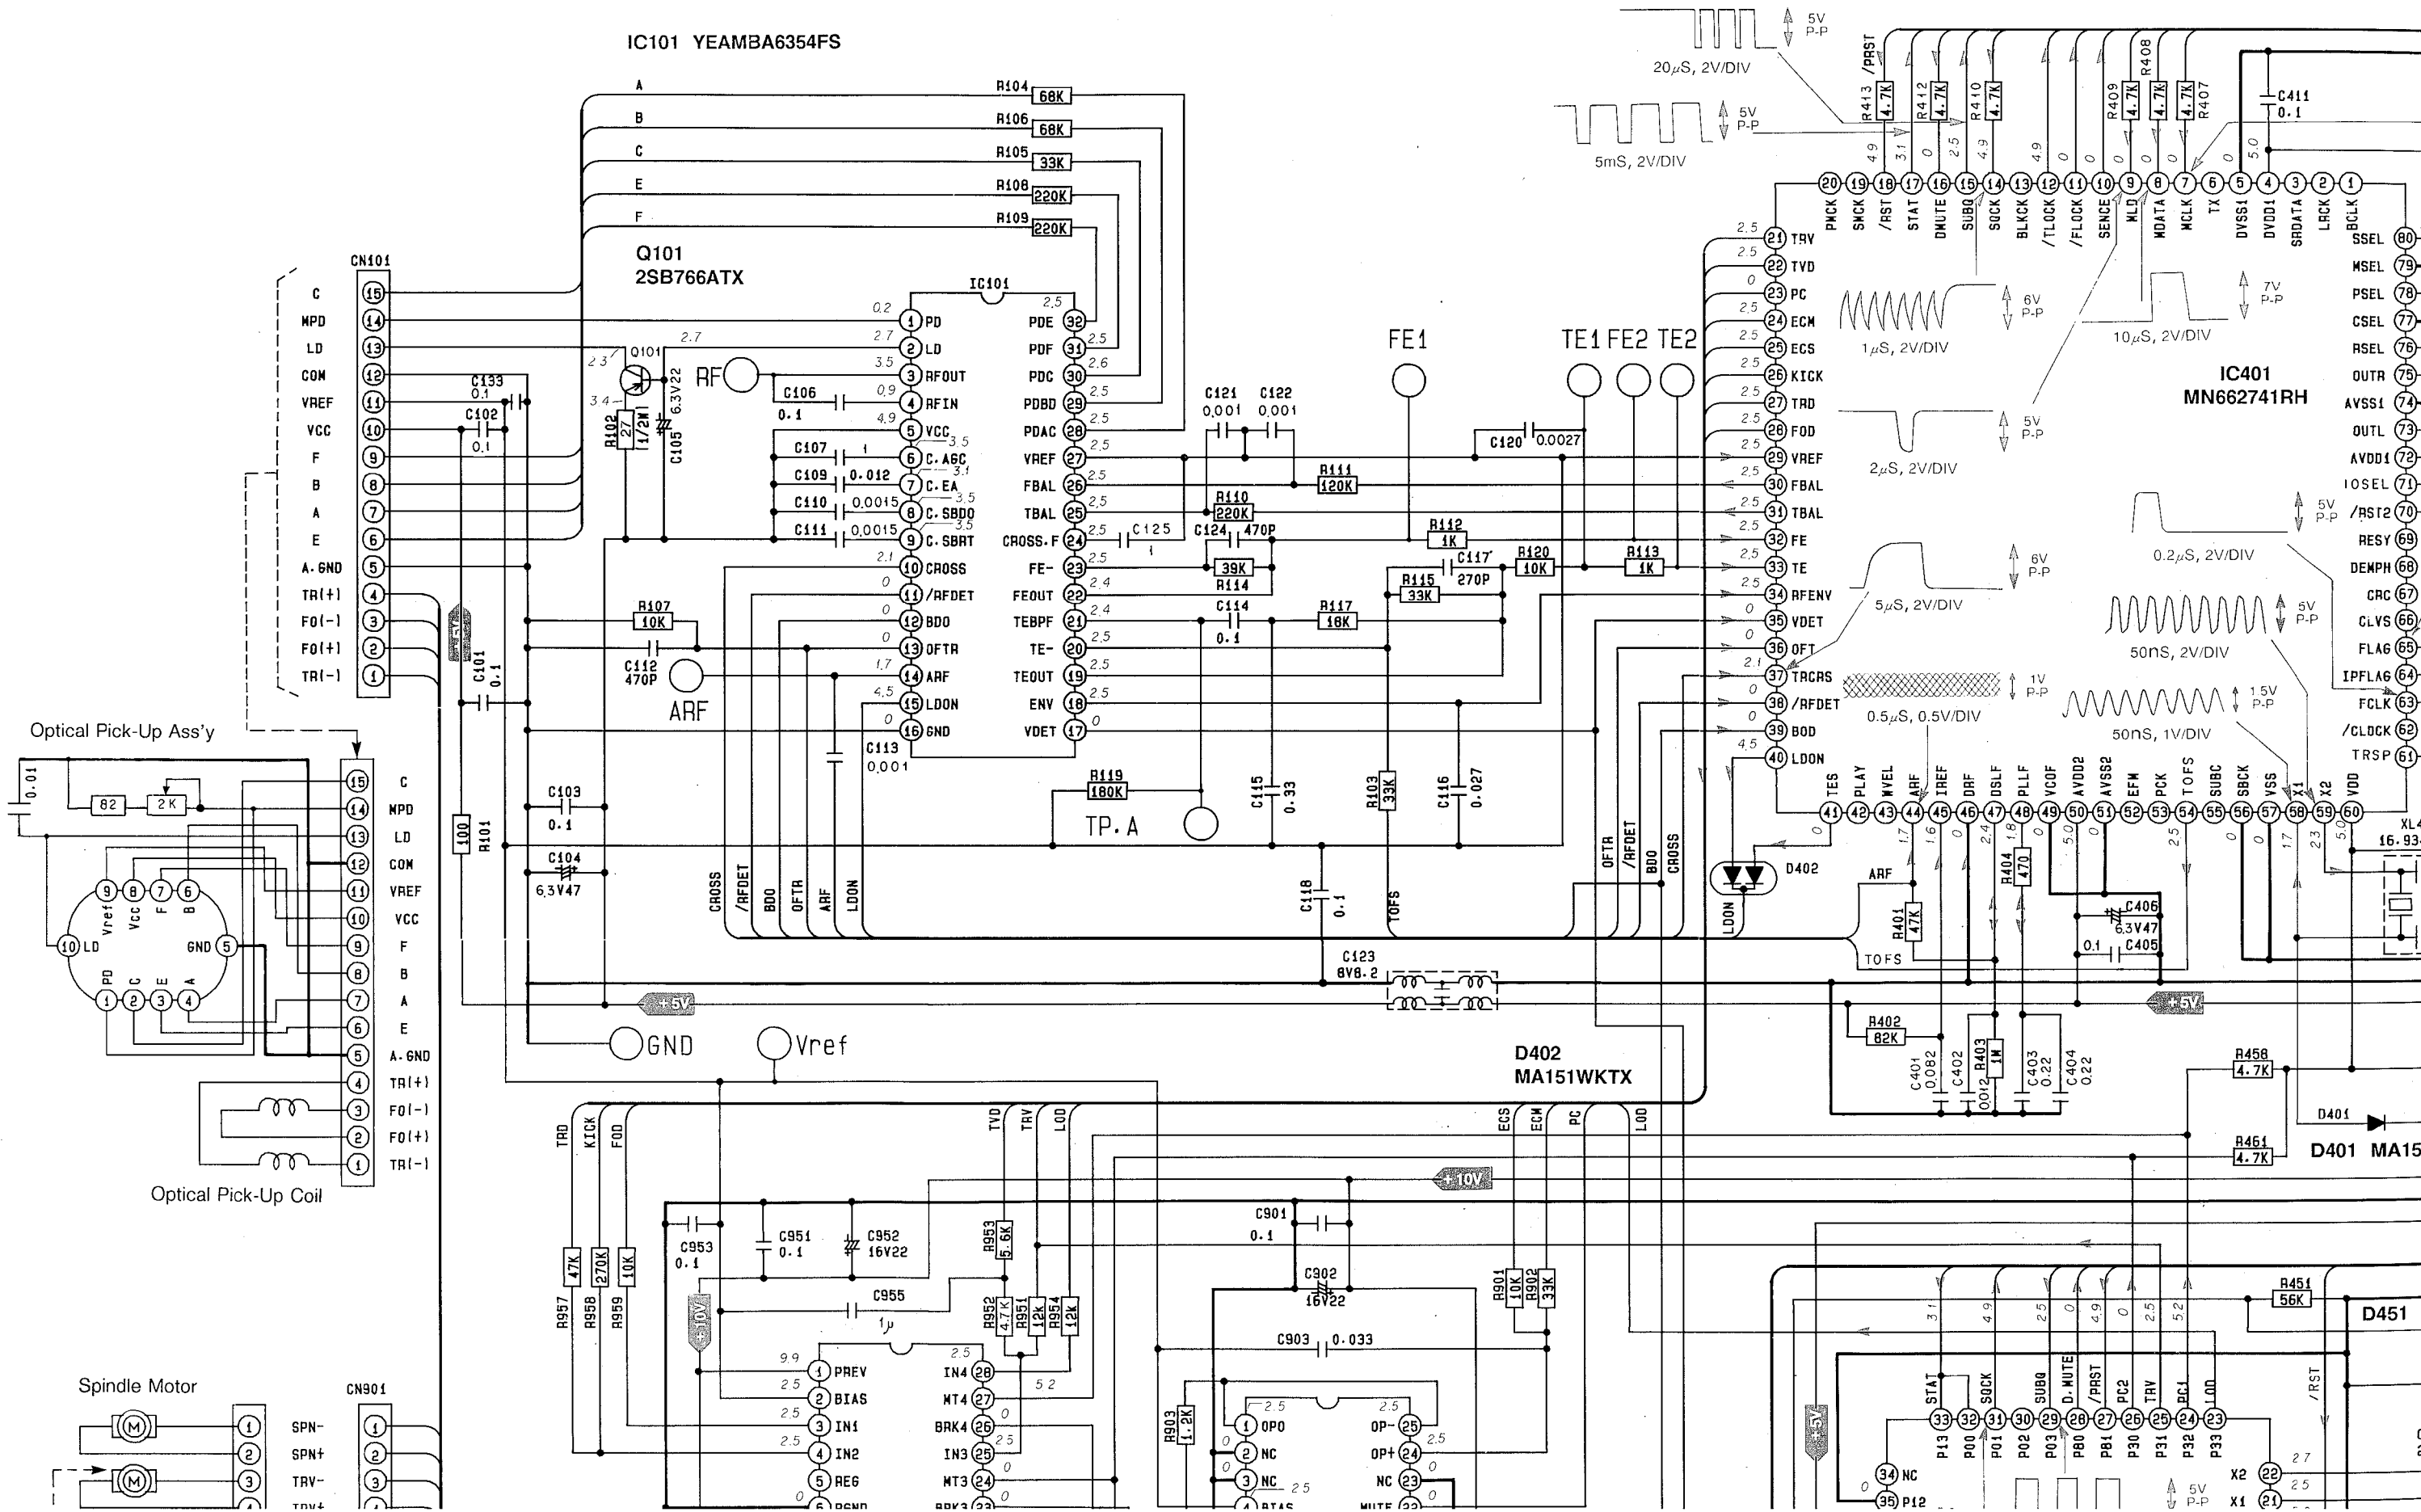

SCHEMATIC DIAGRAM / SCHALTBIKT (CD Servo Block) MODELS CQ-RDP855 / RDP830LEN, CQ-RDP855WLEN

MBA6354FS

To MAIN P.C.B.
E-6617Ba CNG20

PS1, PS3
ON1004

To MAIN P.C.B.
E-6617Ba CN620

Changer Control High-Power CD Player/RDS Receiver